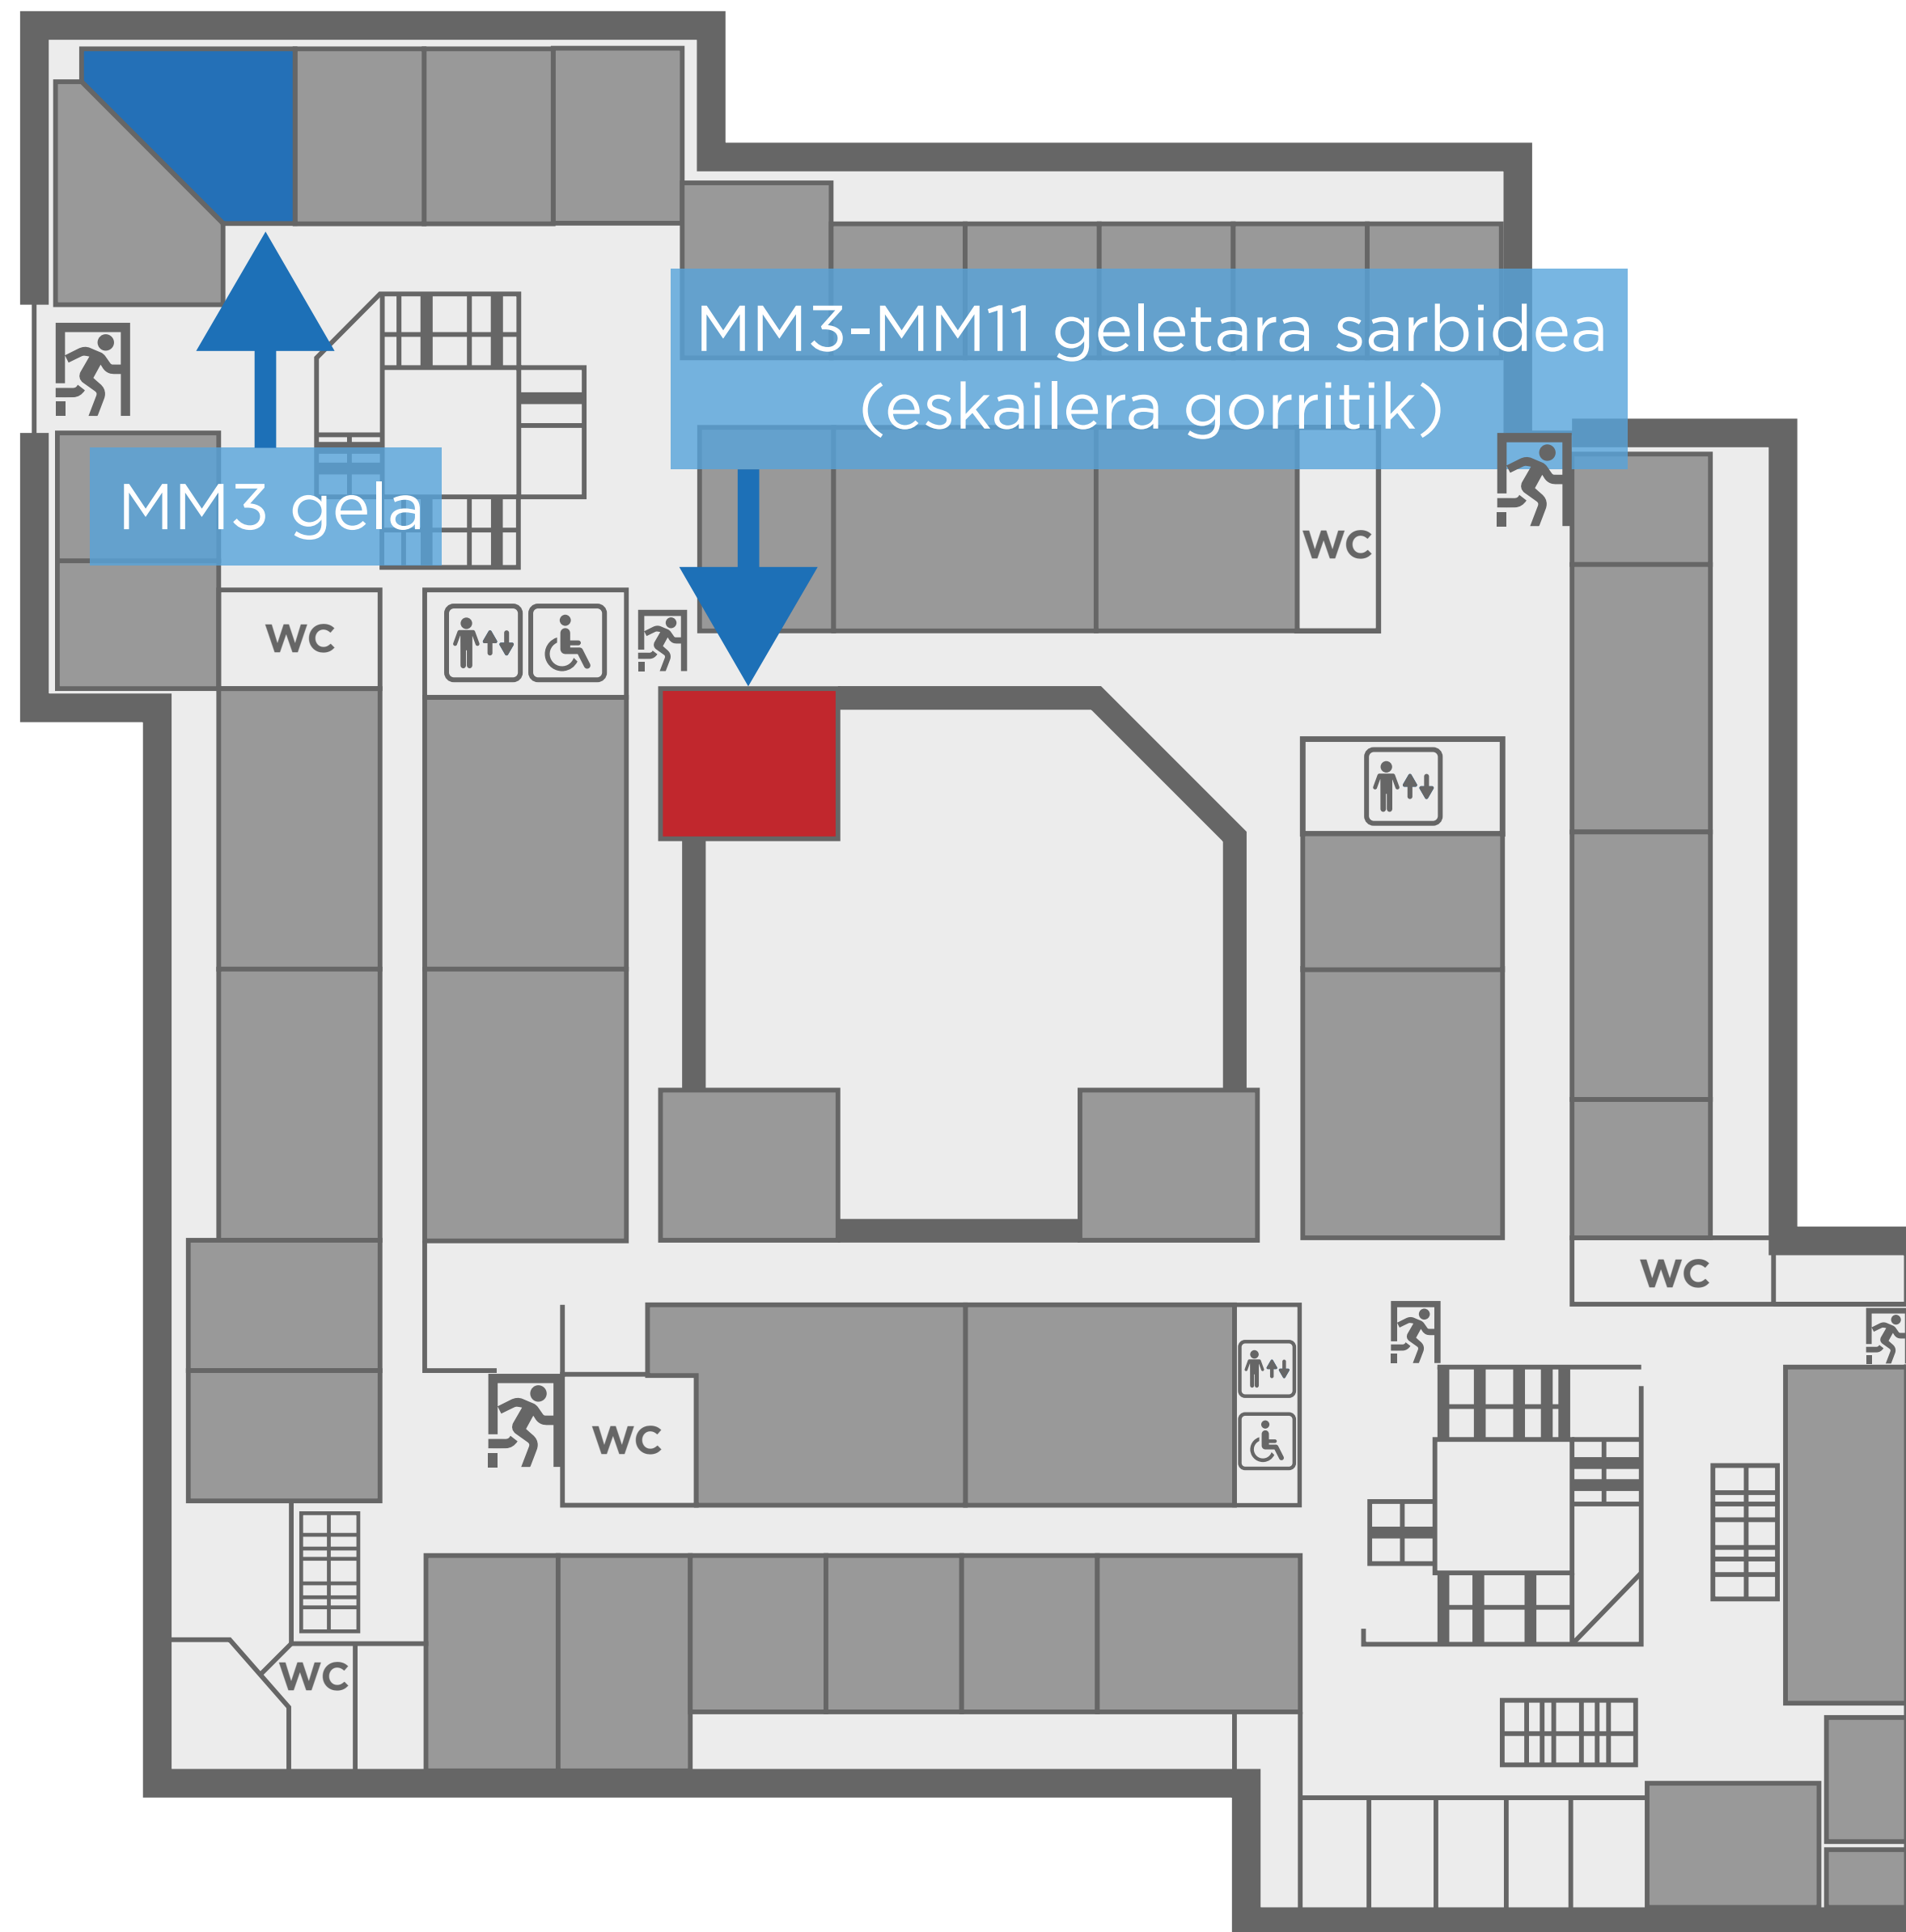


A stylized map of the Sarriena area at UPV/EHU. The map shows various buildings represented by grey and blue shapes. A prominent blue gear icon is highlighted with a blue arrow pointing to a text box. To the right, a blue 'P' icon is highlighted with a blue arrow pointing to a text box. At the bottom right, a blue dashed line indicates a roundabout, with a blue arrow pointing to another text box. The map is set against a light grey background with grey lines representing roads.

Gizarte eta Komunikazio  
Zientzien Fakultatearen sarrera  
(Mikel Laboa plazatik)

Aparkalekua

**UPV/EHU**  
**Sarriena Auzoa, z/g**  
**48940 - Leioa**

Campuserako sarbidea

**GKZ Fakultatea - 0 solairua**

**GKZ Fakultatea - 1 solairua**

**GKZ Fakultatea - 2 solairua**

**GKZ Fakultatea - 3 solairua**