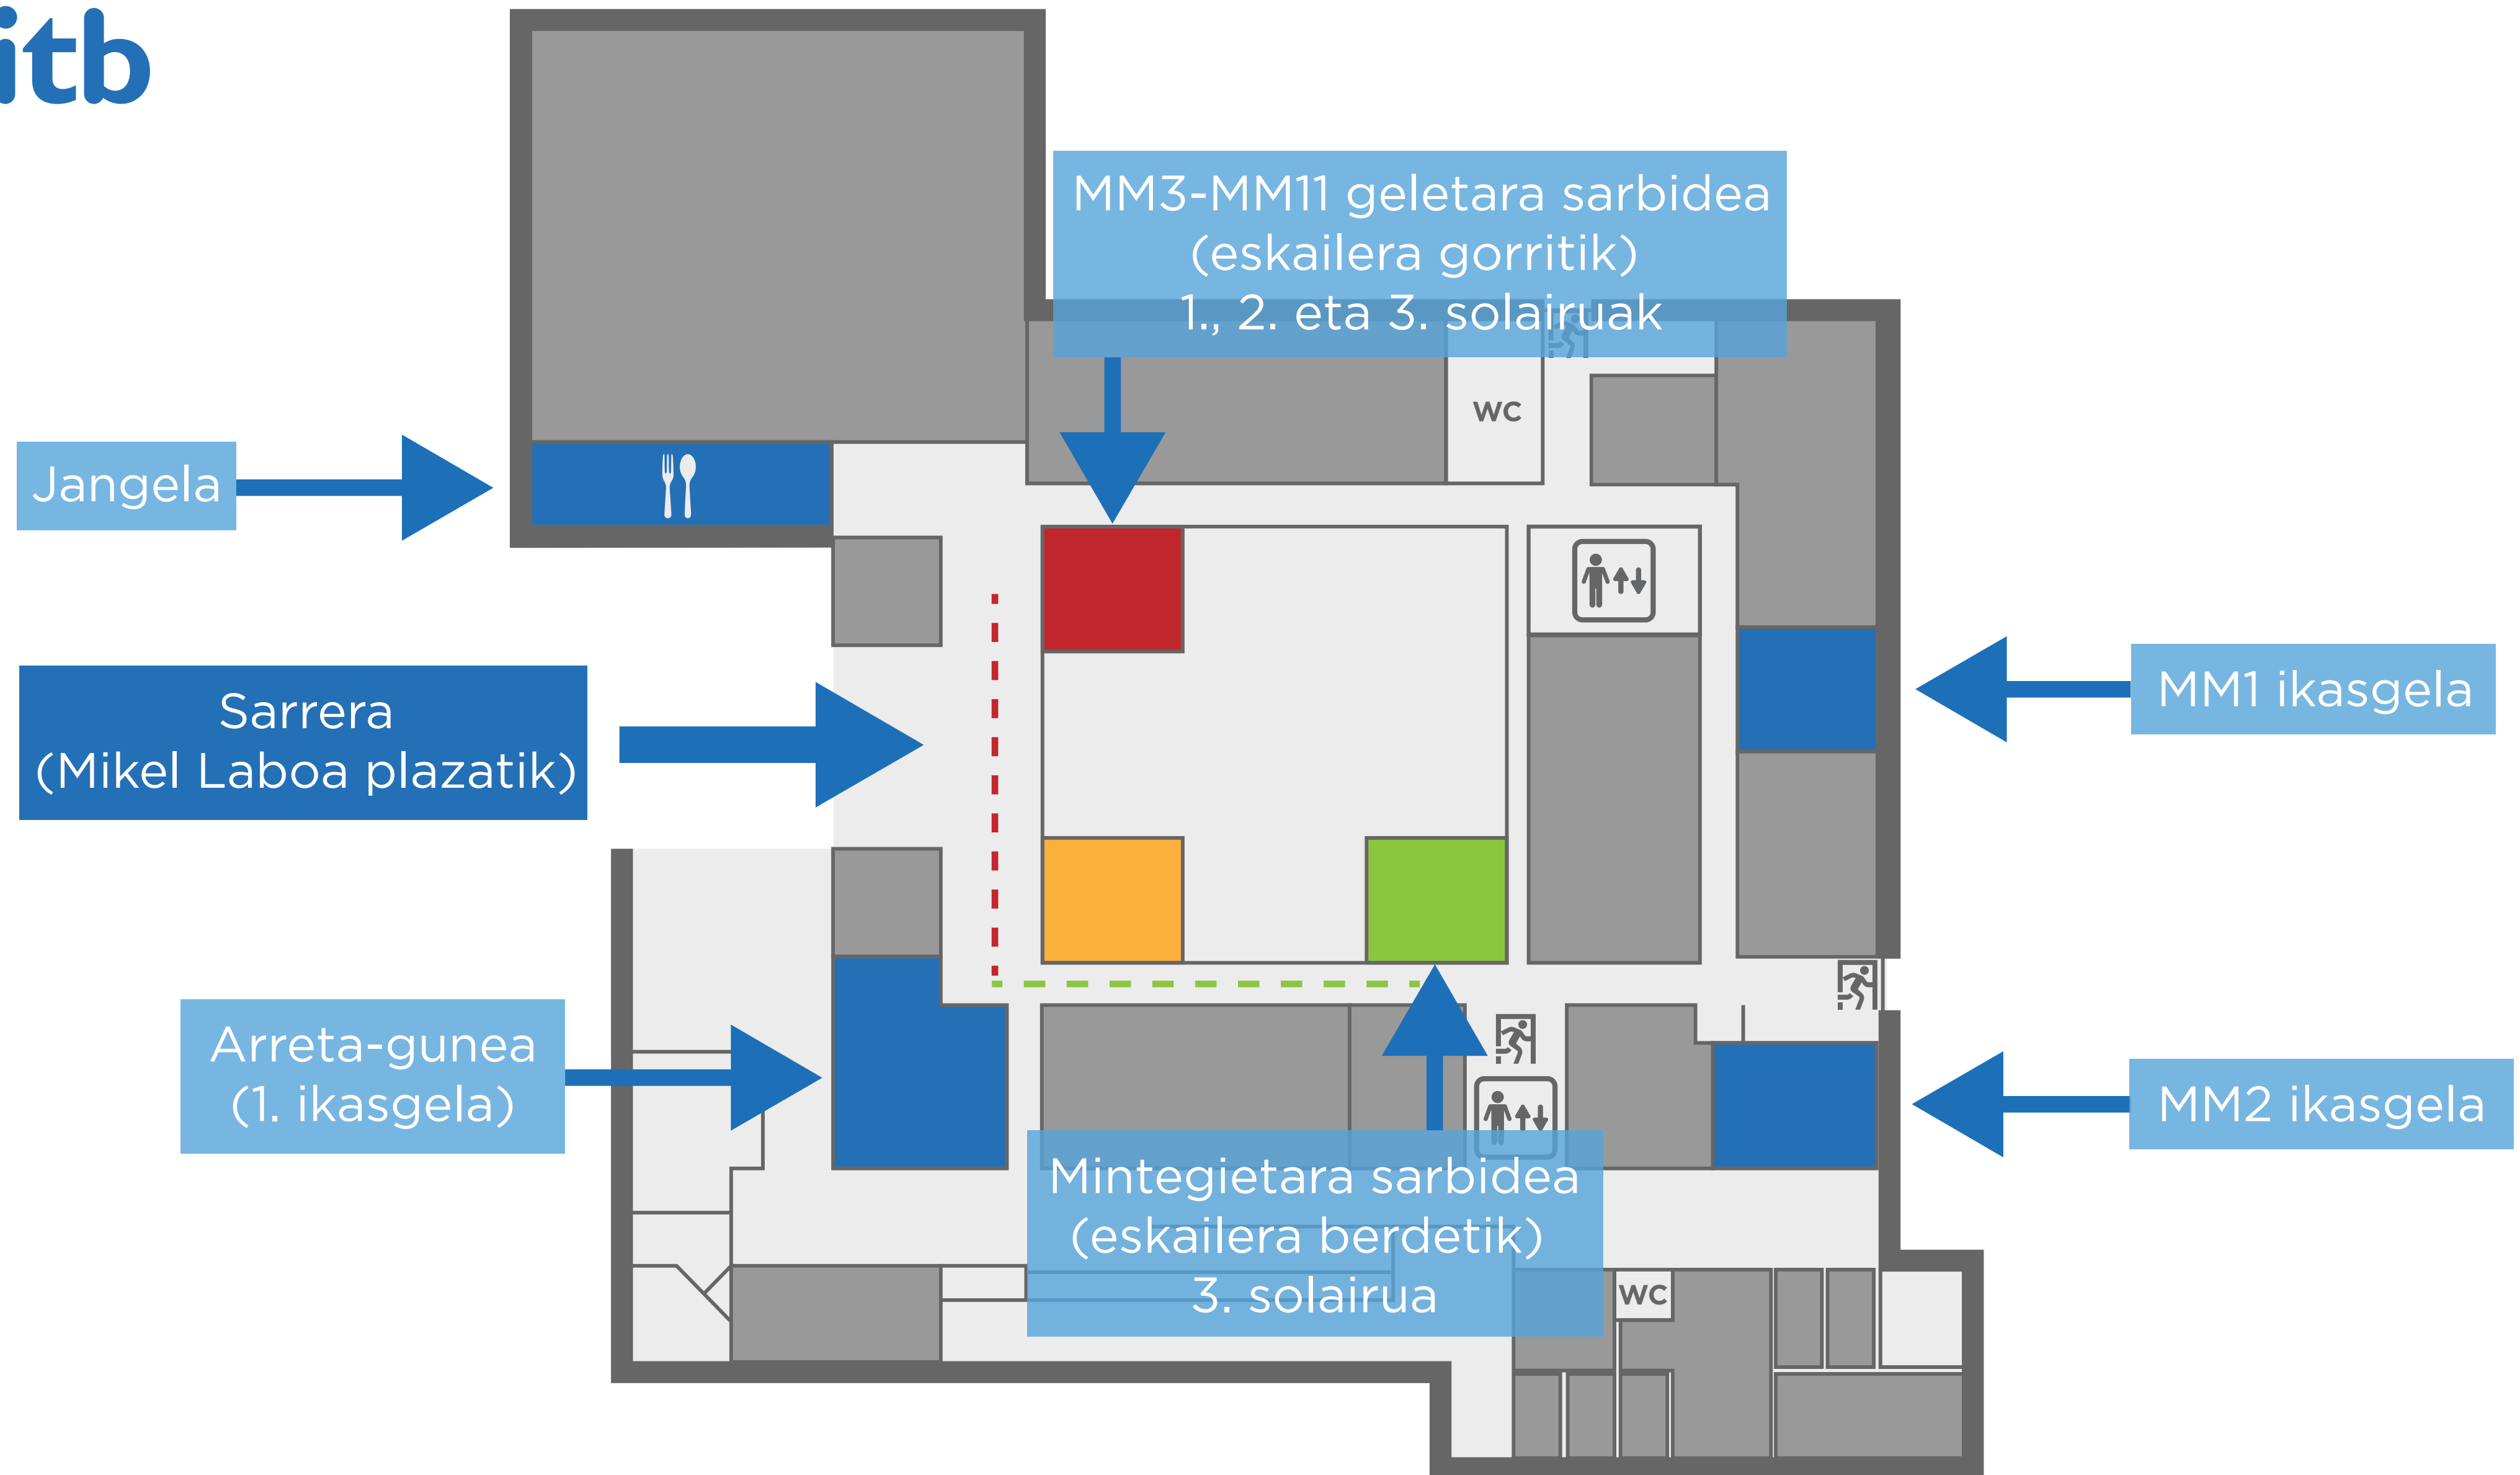


A stylized map of the Sarriena area at UPV/EHU. The map shows various buildings represented by grey and blue shapes. A prominent blue gear icon is highlighted with a blue arrow pointing to a text box. To the right, a blue 'P' icon is highlighted with a blue arrow pointing to a text box. At the bottom right, a blue dashed line indicates a roundabout, with a blue arrow pointing to another text box. The map is set against a light grey background with grey lines representing roads.

Gizarte eta Komunikazio  
Zientzien Fakultatearen sarrera  
(Mikel Laboa plazatik)

Aparkalekua

**UPV/EHU**  
**Sarriena Auzoa, z/g**  
**48940 - Leioa**

Campuserako sarbidea

**GKZ Fakultatea - 0 solairua**

**GKZ Fakultatea - 1 solairua**

**GKZ Fakultatea - 2 solairua**

**GKZ Fakultatea - 3 solairua**