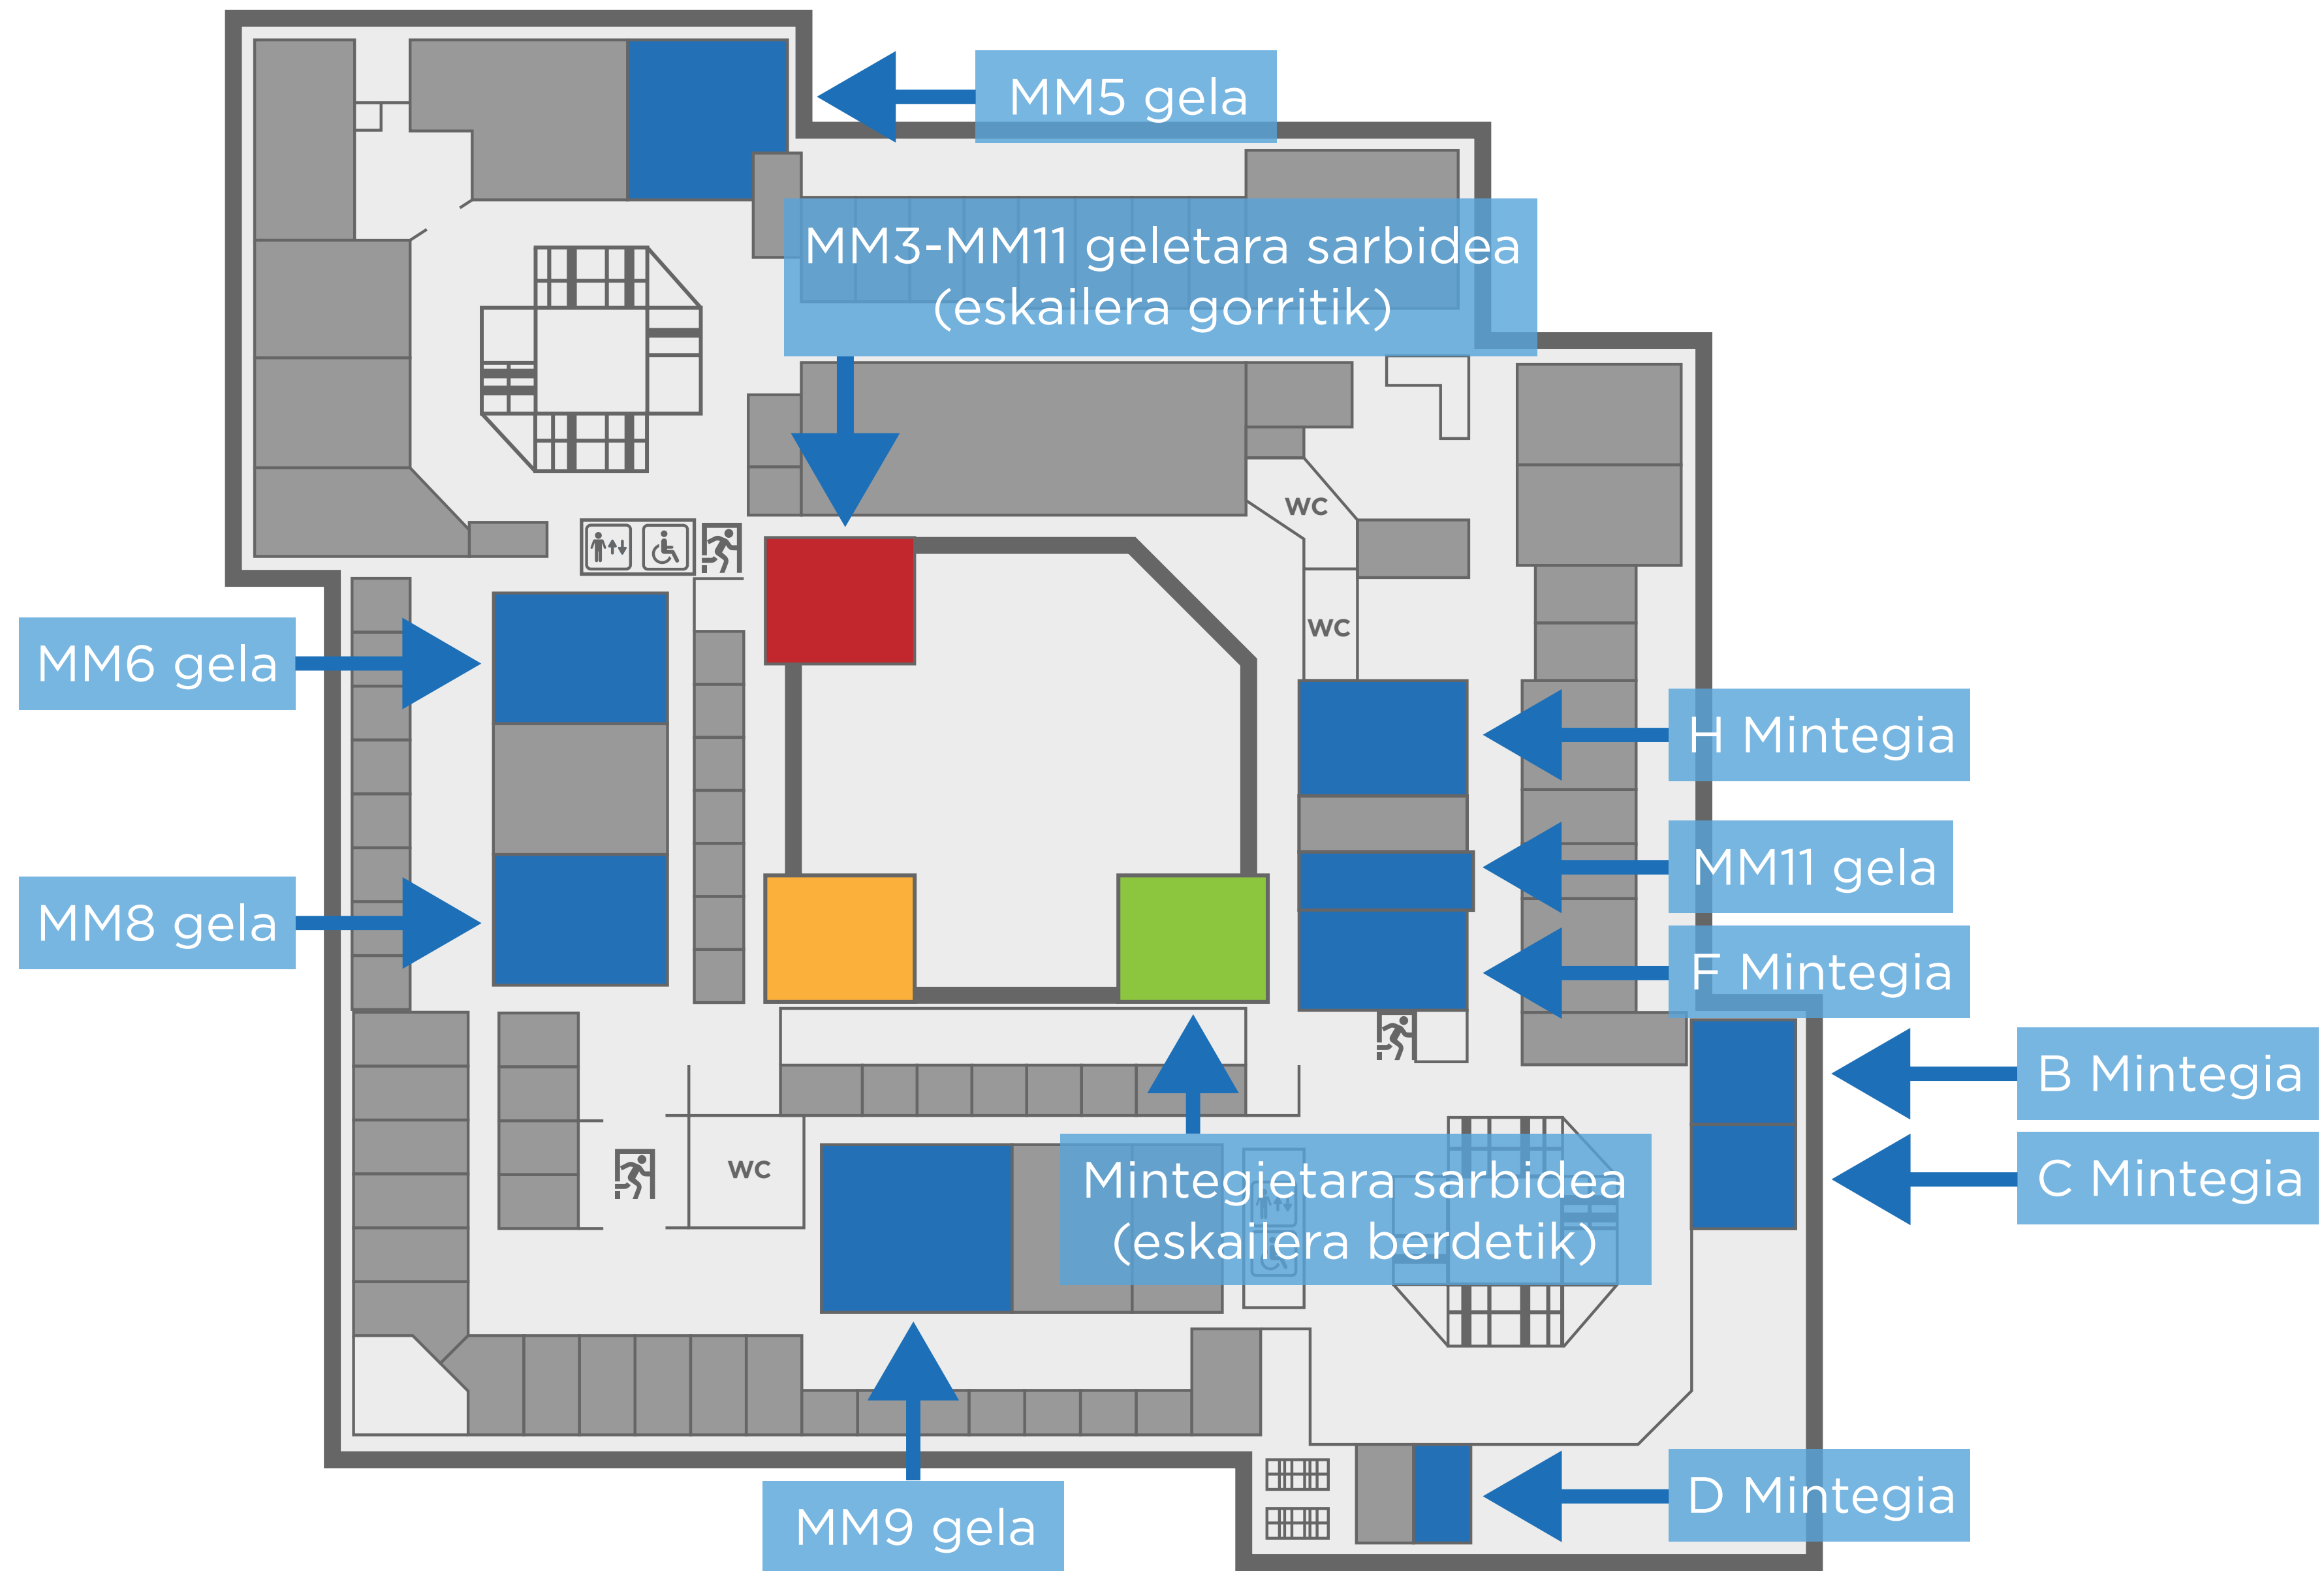


A stylized map of the Sarriena area at UPV/EHU. The map shows various buildings represented by grey and blue shapes. A prominent blue gear icon is highlighted with a blue arrow pointing to a text box. To the right, a blue 'P' icon is highlighted with a blue arrow pointing to a text box. At the bottom right, a blue dashed line indicates a roundabout, with a blue arrow pointing to another text box. The map is set against a light grey background with grey lines representing roads.

Gizarte eta Komunikazio  
Zientzien Fakultatearen sarrera  
(Mikel Laboa plazatik)

Aparkalekua

**UPV/EHU**  
**Sarriena Auzoa, z/g**  
**48940 - Leioa**

Campuserako sarbidea

**GKZ Fakultatea - 0 solairua**

**GKZ Fakultatea - 1 solairua**

**GKZ Fakultatea - 2 solairua**

**GKZ Fakultatea - 3 solairua**