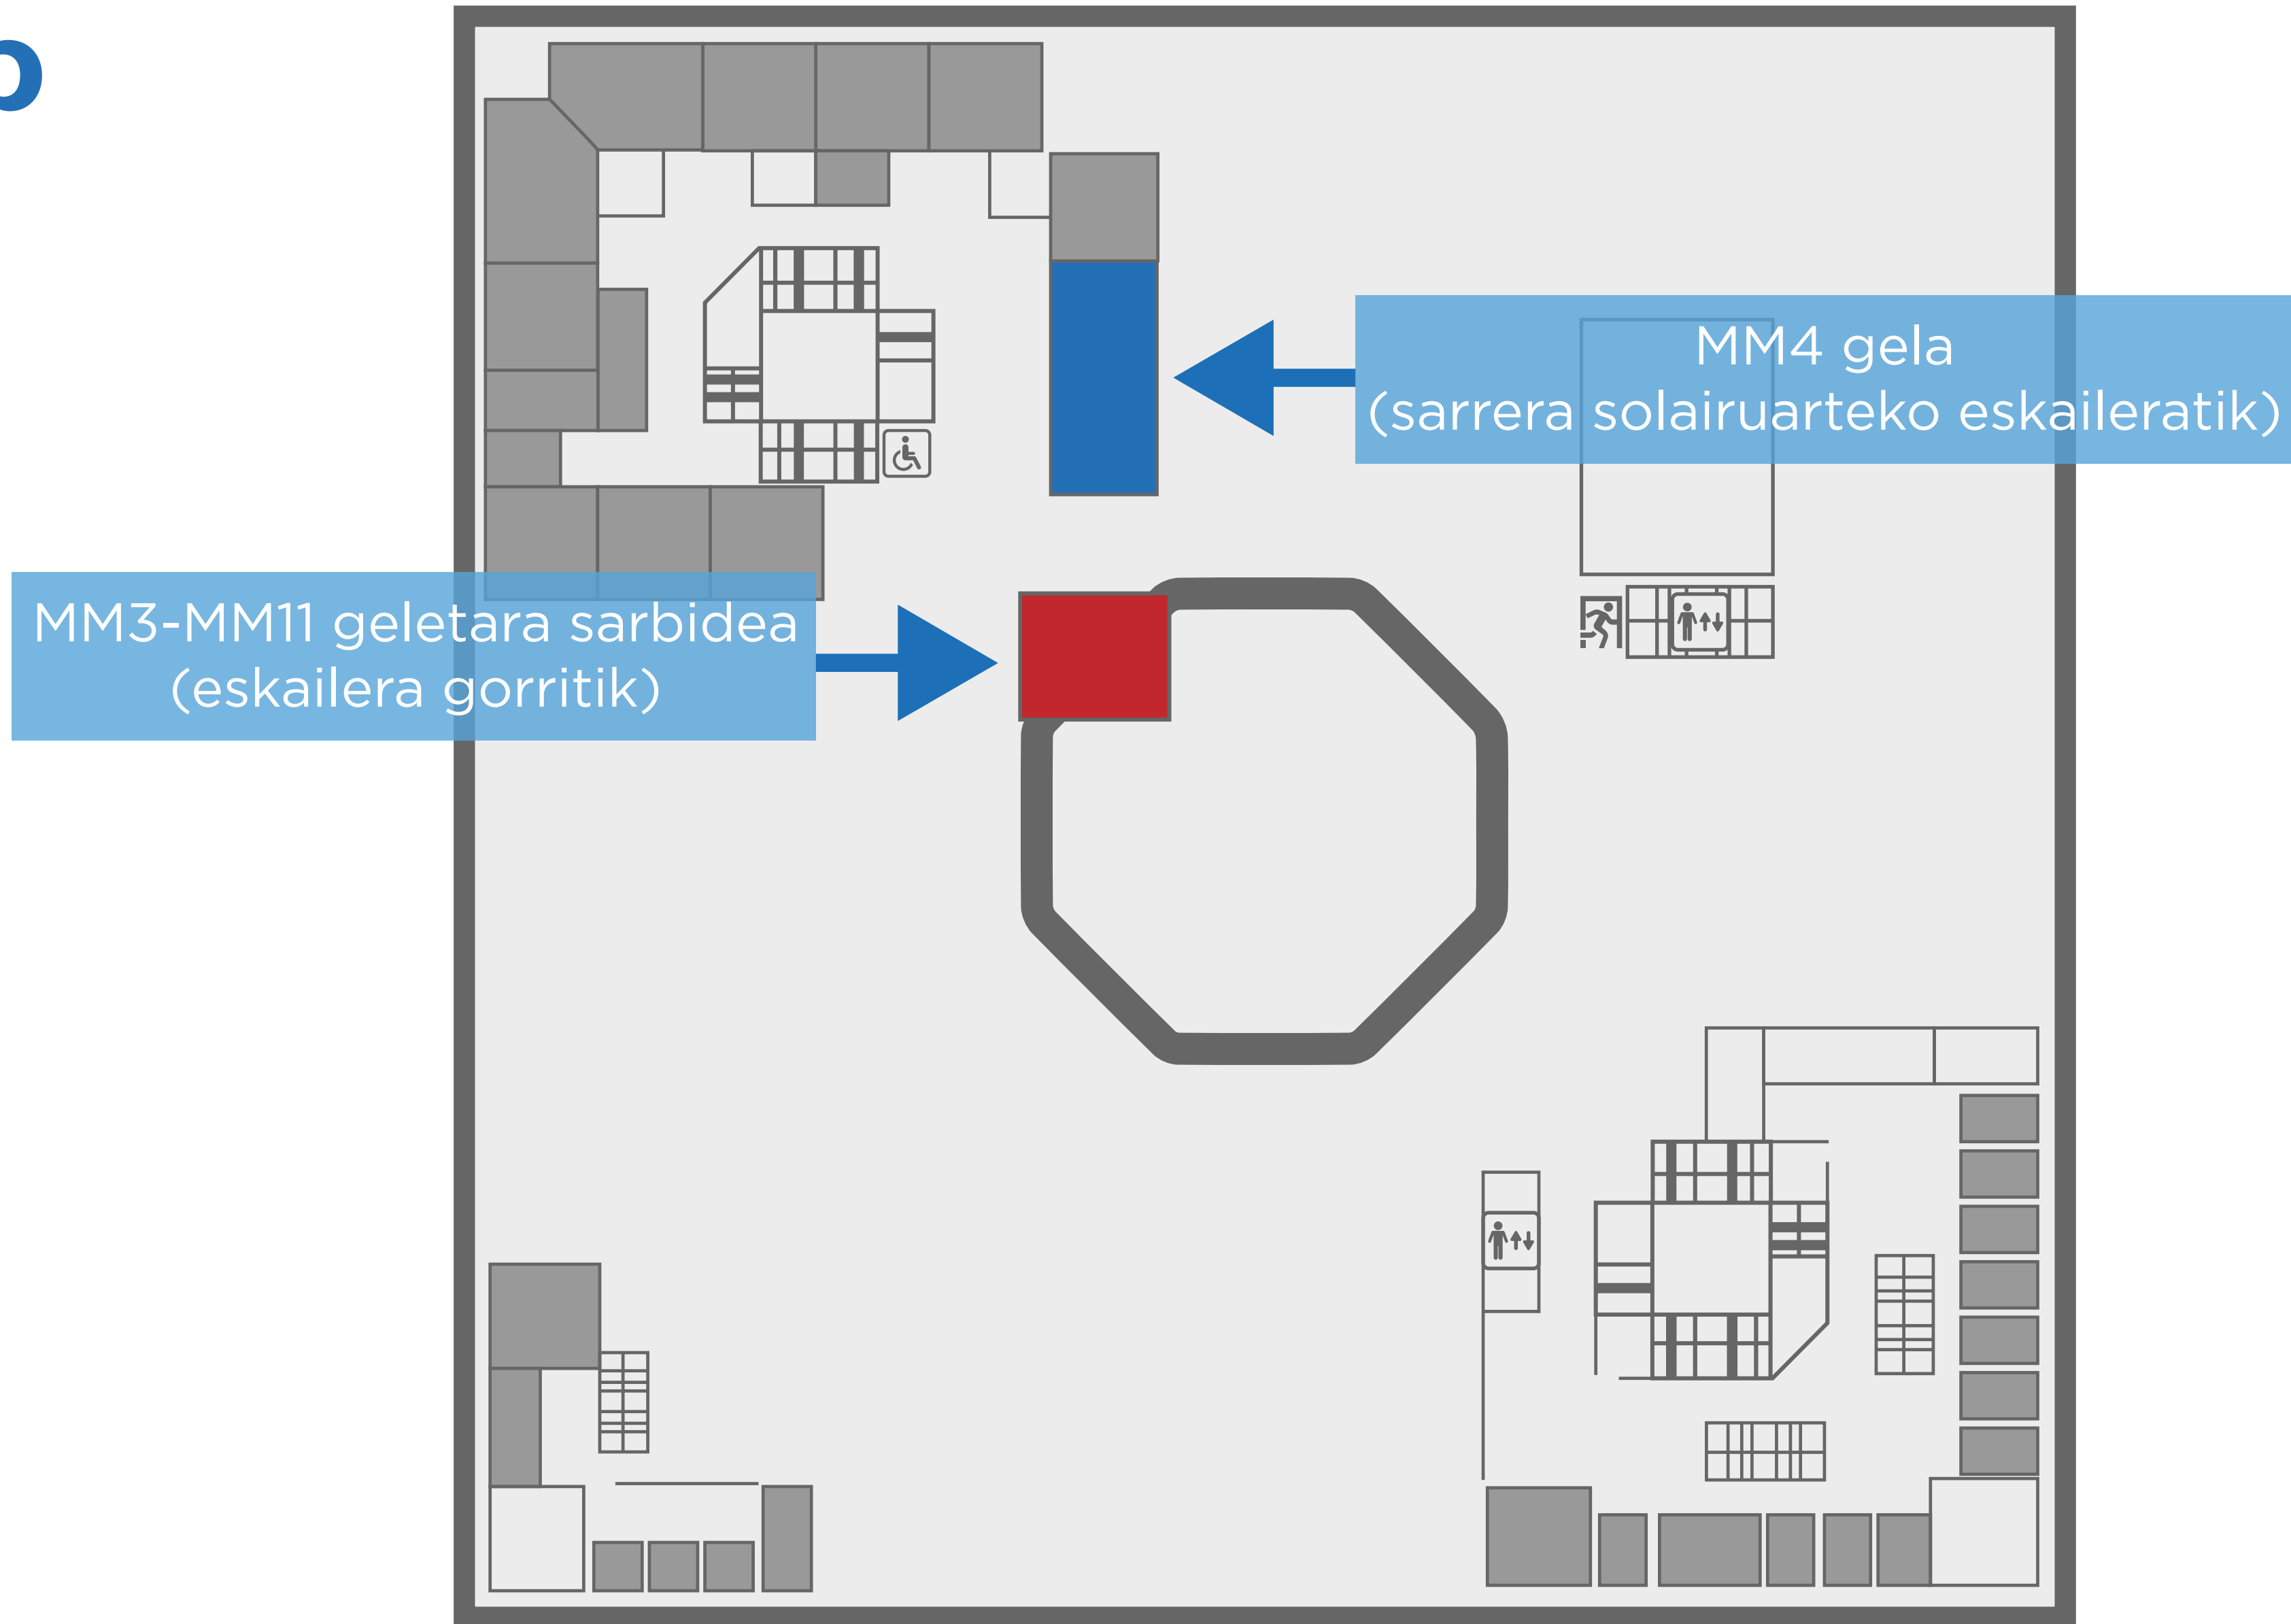


A stylized map of the Sarriena area at UPV/EHU. The map shows various buildings represented by grey and blue shapes. A prominent blue gear icon is highlighted with a blue arrow pointing to a text box. To the right, a blue 'P' icon is highlighted with a blue arrow pointing to a text box. At the bottom right, a blue dashed line indicates a roundabout, with a blue arrow pointing to another text box. The map is set against a light grey background with grey lines representing roads.

Gizarte eta Komunikazio  
Zientzien Fakultatearen sarrera  
(Mikel Laboa plazatik)

Aparkalekua

**UPV/EHU**  
**Sarriena Auzoa, z/g**  
**48940 - Leioa**

Campuserako sarbidea

**GKZ Fakultatea - 0 solairua**

**GKZ Fakultatea - 1 solairua**

**GKZ Fakultatea - 2 solairua**

**GKZ Fakultatea - 3 solairua**